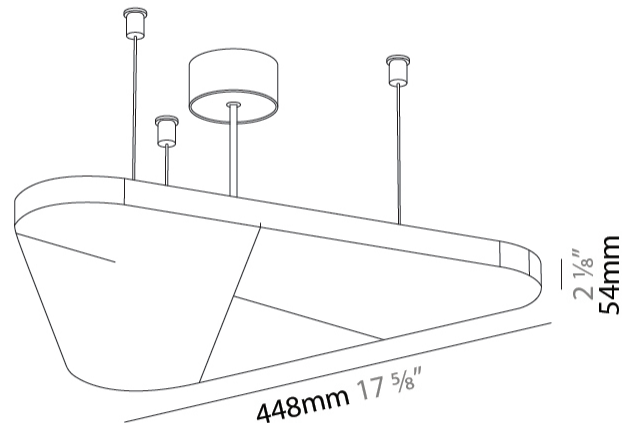

GENERAL

Series: Victory Acoustic Light Panel
Brand: Prolicht
Division: Architectural
Mounting Type: Suspension
Mounting Location: Ceiling
Subcategory: Acoustic

PHYSICAL

Shape: Abstract
Length (mm): 496
Length (in): 19 1/2
Width (mm): 448
Width (in): 17 5/8
Height (mm): 54
Height (in): 2 1/8
Light Distribution: Indirect
Fixture Finish: SSR / BKV / CWI / CRY / HAB / UFT / ITA / RUA / FTG / MYG / LOD / PUS / FRO / FUP / KIA / POP / BLS / SPG / MEY / GOH / GUM / CHC / COM / ABZ / JAG / OBR / MOS / ROR
Accent Finish: ANC / ASH / BNA / BTC / BZE / CEL / EGG / EVG / FOG / FOS / FST / FUA / IRI / IRO / KHA / LIC / LIM / MER / MSN / MUS / ONX / PEA / PLU / POL / PPY / RAY / ROY / RST / STE / SWD / TAN / TAU
Fixture Material: Aluminum
Cable Details: 2 000mm / 78 3/4" or 6 000mm / 236 1/4" Transparent Cable

ELECTRICAL

Lamp Type: LED (Zhaga Standard)
Input Wattage (W): 10
Total Output Wattage (W): 9.1
Dimming: Non-Dimmable
Driver Included: Yes
Driver Location: Integrated
Driver Type: Constant Current - Universal
Driver Class: Class 2
Input Voltage (V): 120 - 277

LED

Color Temperature (°K): 2700 / 3000 / 3500 / 4000
Max. Delivered Lumen (lm): 701 / 708 / 730 / 751
Nominal Lumen (lm): 855 / 864 / 890 / 916
CRI: >90 CRI
Lamp Life (hrs): 50000

OPTICAL

RATINGS AND CERTIFICATIONS

Certified By: CSA Certified to UL and CSA Standards
IP rating: IP20